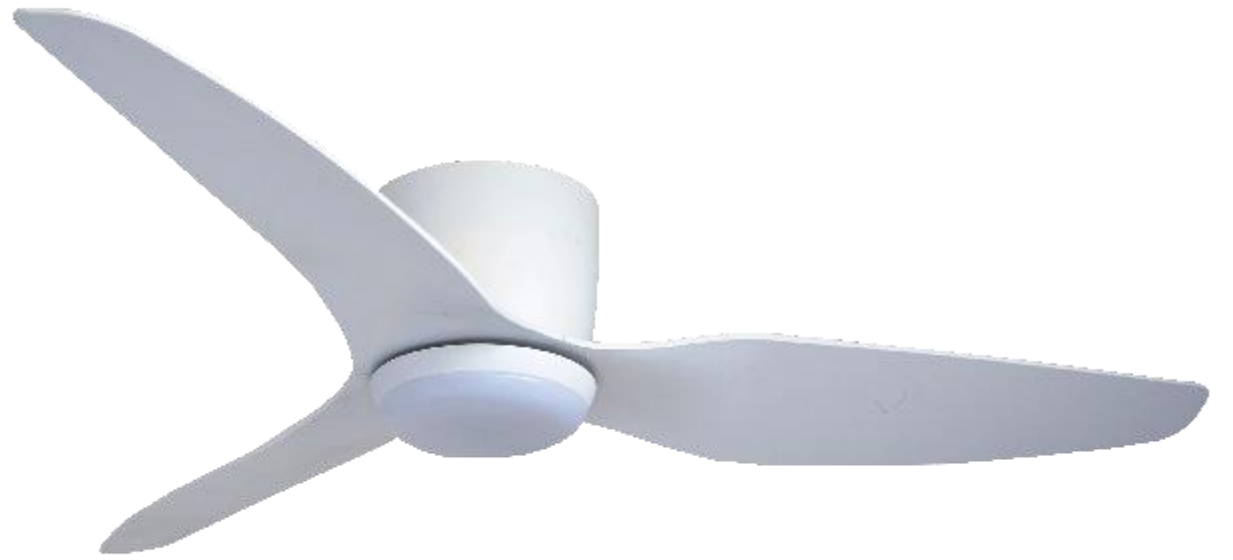

■ HGL48-3A427

DC Motor 35W

RPM max 200

CFM 6500

Summer Winter

Natural Wind

Sleep Timer

CCT LED 18W

Light Dimmable

Light Memory

Fast Connection

100% Blade
Balancing Paired

Packing
610x260x280mm